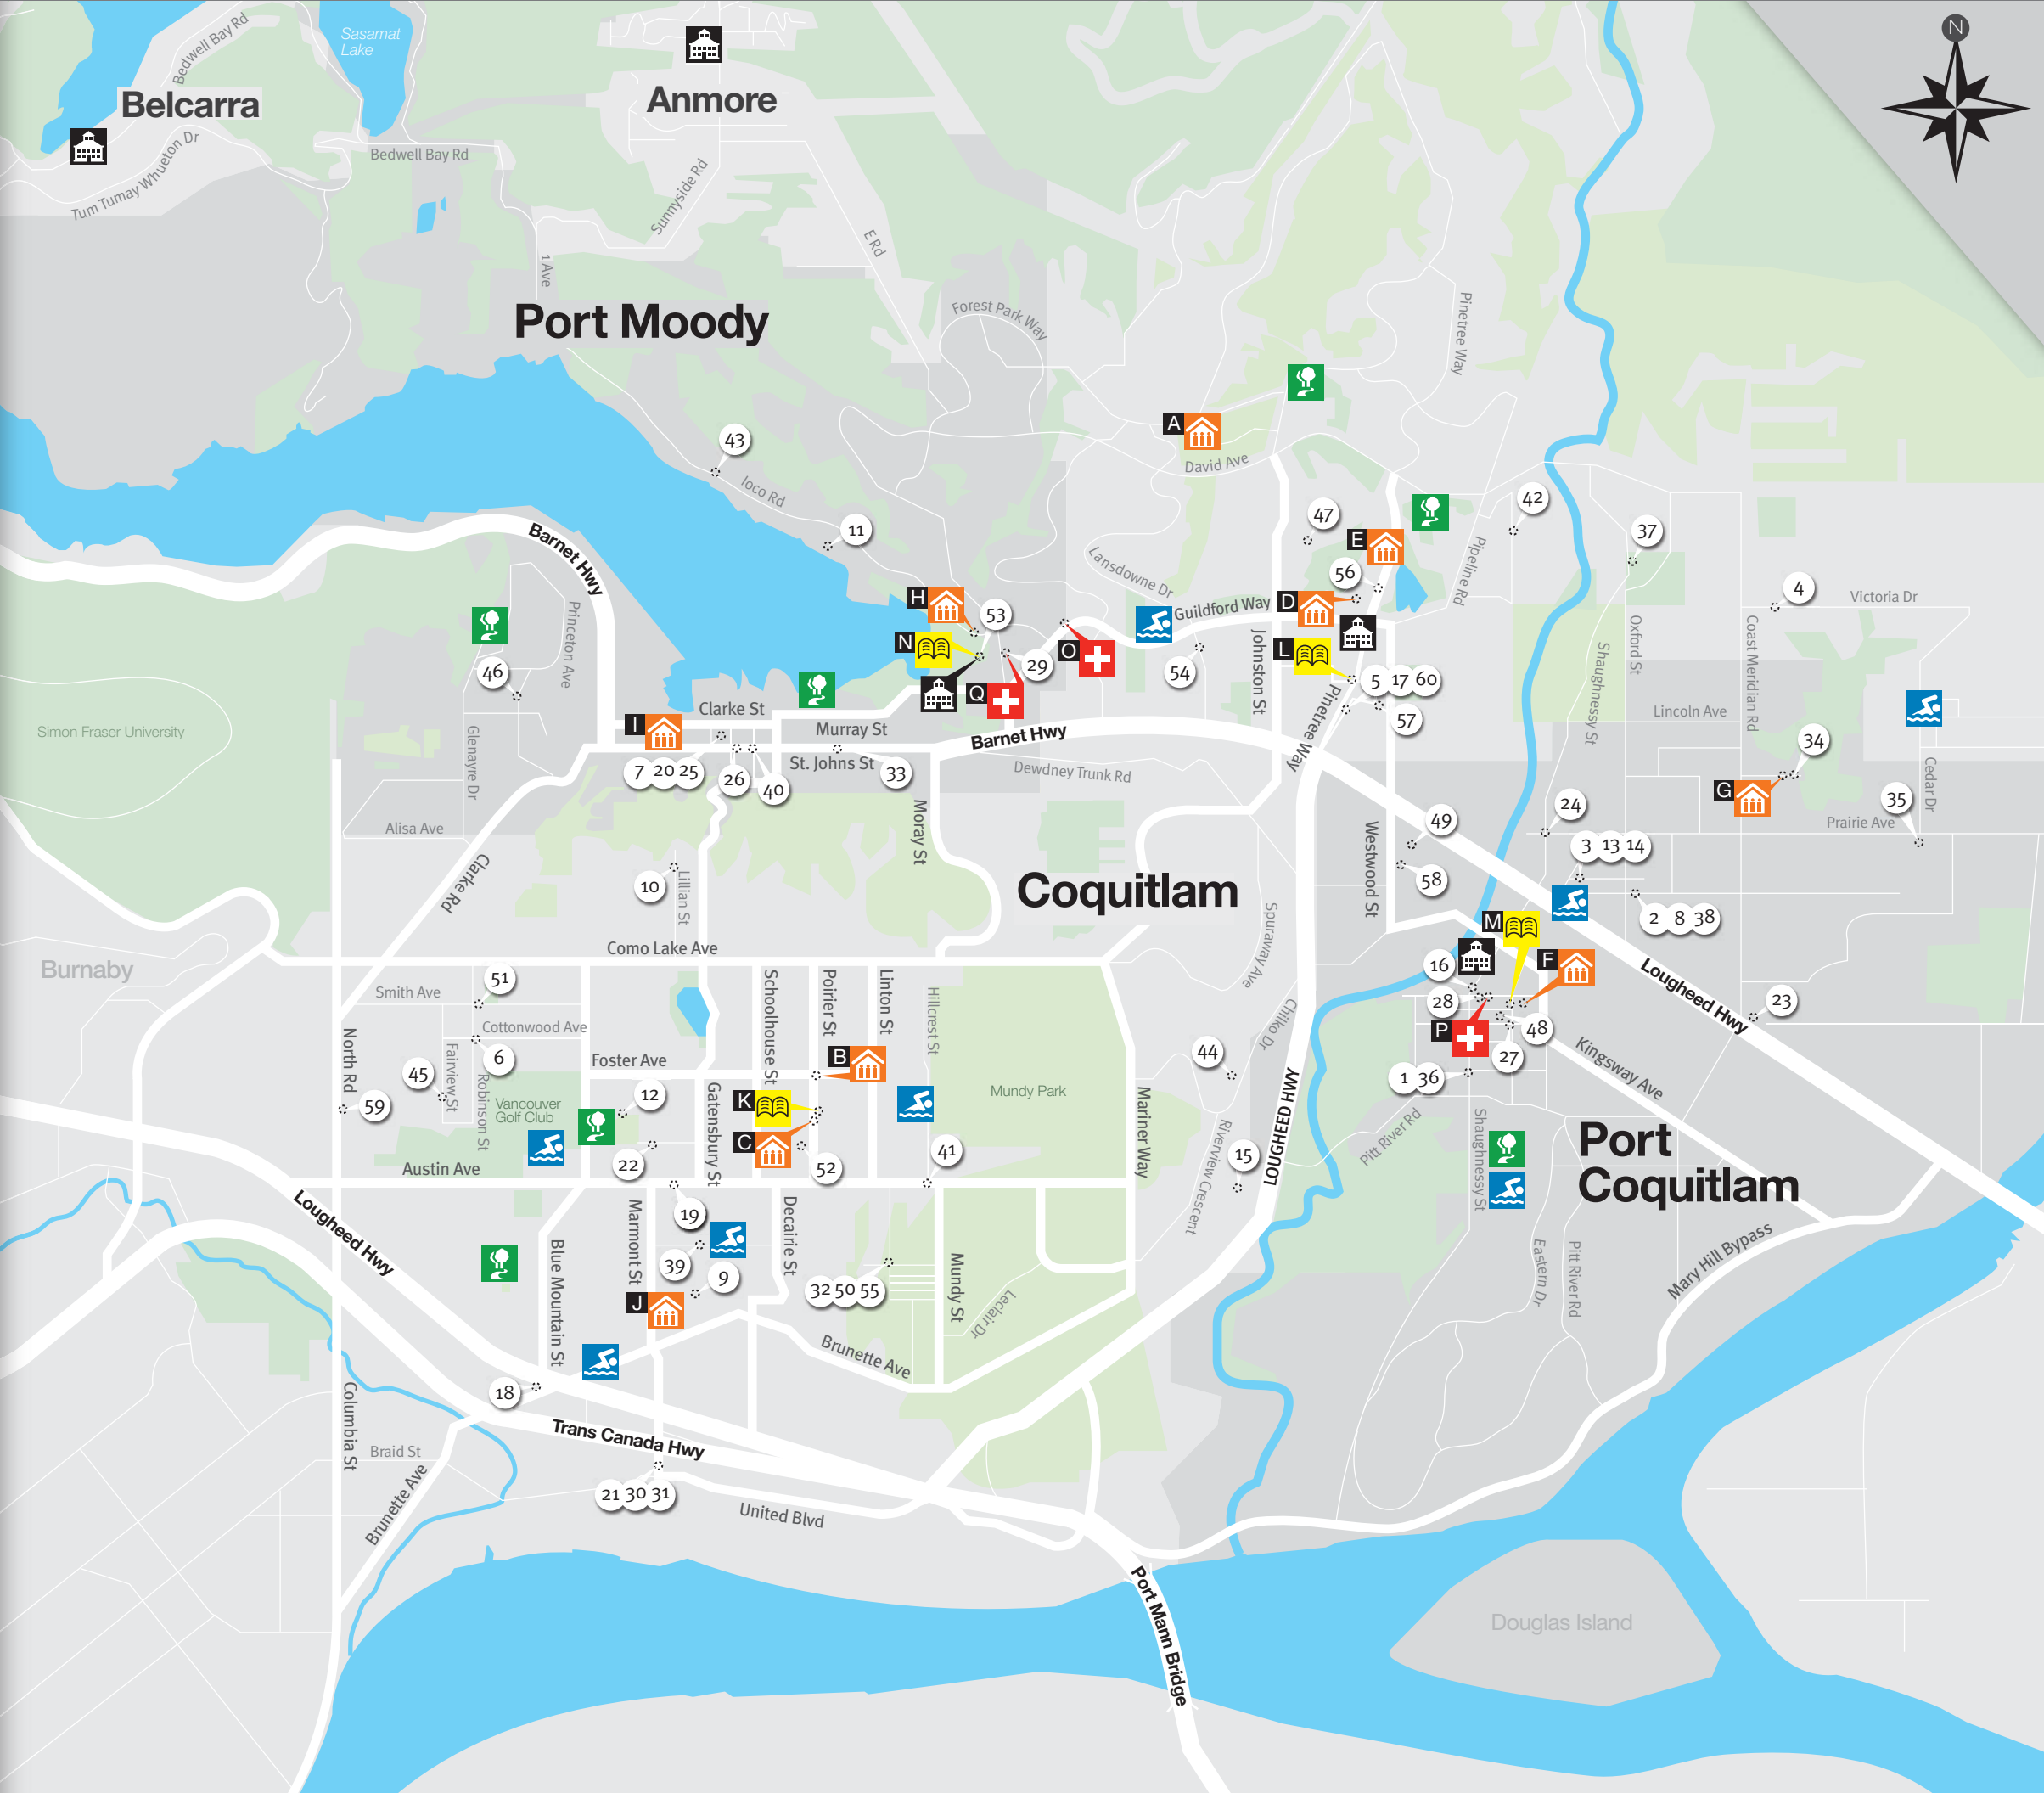

**Parent Support Services**  
1(800) 665-6880

**Ministry of Children and Family Development After Hours Child Protection**  
(604) 660-8180

This community map is brought to you by:

And supported by:

www.tricitiesliteracy.wikispaces.com  
www.tricitiesecd@citysoup.ca